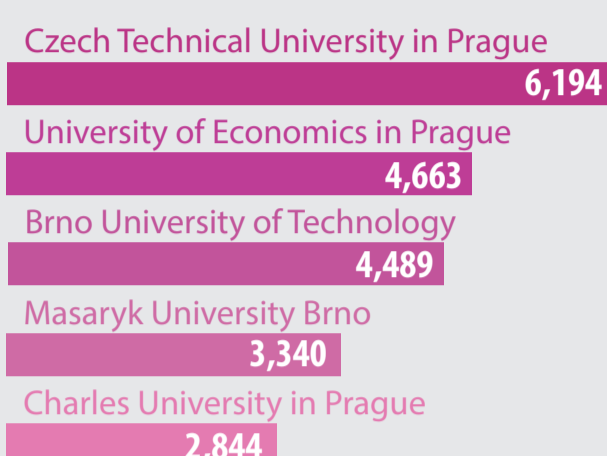

We have **mapped** Czech Republic LinkedIn members based on the **most common positions** in the most important industries.

For **better orientation** we also found out in which companies these LI members work (TOP 5 for every position) and what universities they attended (TOP 3 each position).

IT

It is not surprising that the IT industry shows almost **0% unemployment** in Czech Republic. But did you know that IT people are not working for typical tech companies only? The majority of them can be found in other industries such as Banking and Telco.

Also you can clearly see that studying Czech Technical University in Prague is a **good choice for your career** in IT.

78,995 members

TOP 10 COMPANIES

TOP 5 UNIVERSITIES

Java Developer

10,300+

- Red Hat
- NetSuite
- Tieto
- Oracle
- Deutsche Börse
- Czech Technical University in Prague
- Brno University of Technology
- Masaryk University Brno