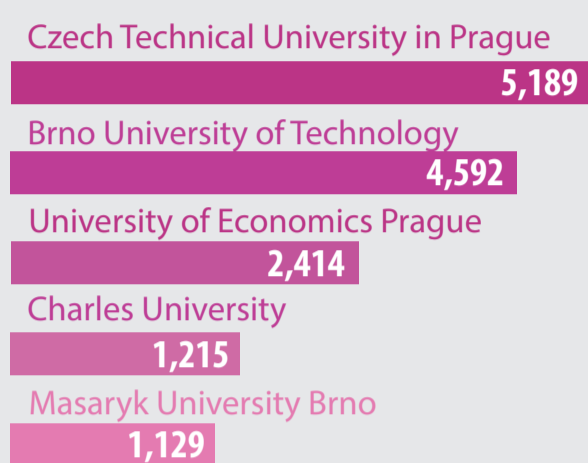

Graphic Designer

10,670+

Brand Manager

1,370+

Event Manager

1,360+

Marketing Manager

6,840+

LinkedIn Industries Used for these infographics:

ENGINEERING

One of the **most challenging industries** to find experienced professionals in is also changing its habits on social media use. It is surprising to discover that the largest, traditional Czech leaders in this space are their #1 position as an employer.

107,304

members

TOP 10 COMPANIES

TOP 5 UNIVERSITIES

Mechanical Designer

18,600+

- Honeywell Aerospace
- ABB
- Honeywell
- Red Hat
- Valeo
- Czech Technical University in Prague
- Brno University of Technology
- Masaryk University Brno