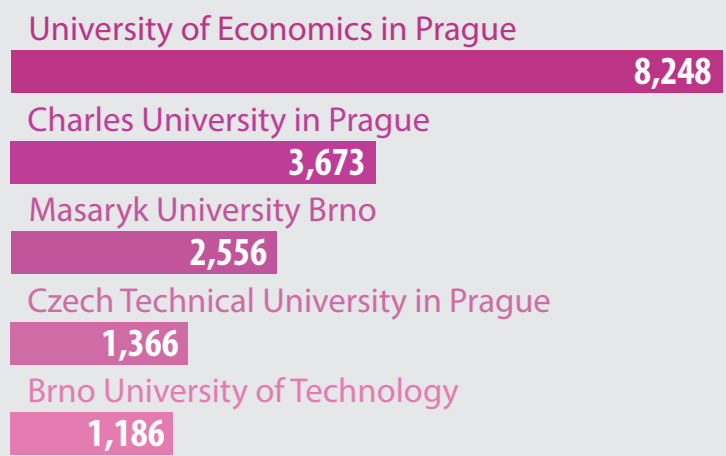

Scrum Master

3,200+

- Tieto
- CA Technologies
- MSD
- NetSuite
- SolarWinds
- Czech Technical University in Prague
- Brno University of Technology
- Masaryk University Brno

LinkedIn industries used for these infographics:

Information Technology and Services Telecommunications

FINANCE & SALES

It is no longer true that finance employees are scared of social networks! You can find more than **12,000 accountants** on LinkedIn and more than **44,000 sales representatives**. Can you guess who is a TOP 5 company in financial auditing besides the Big4?

89,476

members

TOP 10 COMPANIES

TOP 5 UNIVERSITIES

Sales Representative

44,670+

- O2
- Česká pojišťovna
- Seznam.cz
- HPE
- Vodafone
- University of Economics in Prague
- Charles University in Prague
- Czech Technical University in Prague