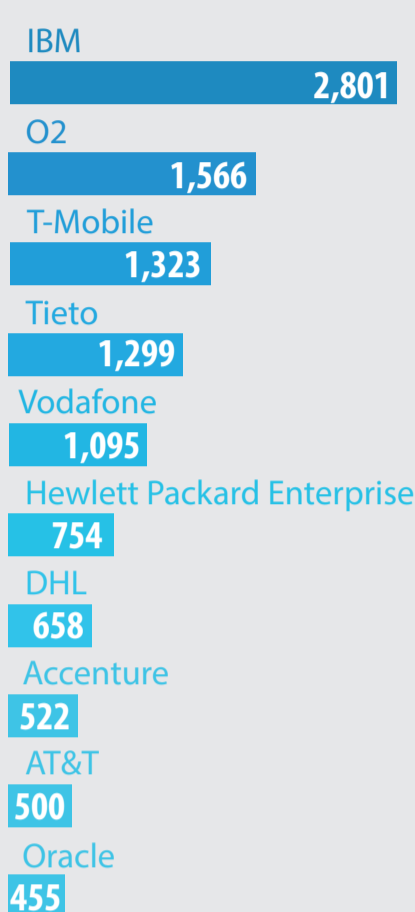

IT

It is not surprising that the IT industry shows almost **0% unemployment** in Czech Republic. But did you know that IT people are not working for typical tech companies only? The majority of them can be found in other industries such as Banking and Telco.

Also you can clearly see that studying Czech Technical University in Prague is a **good choice for your career** in IT.

78,995 members

TOP 10 COMPANIES